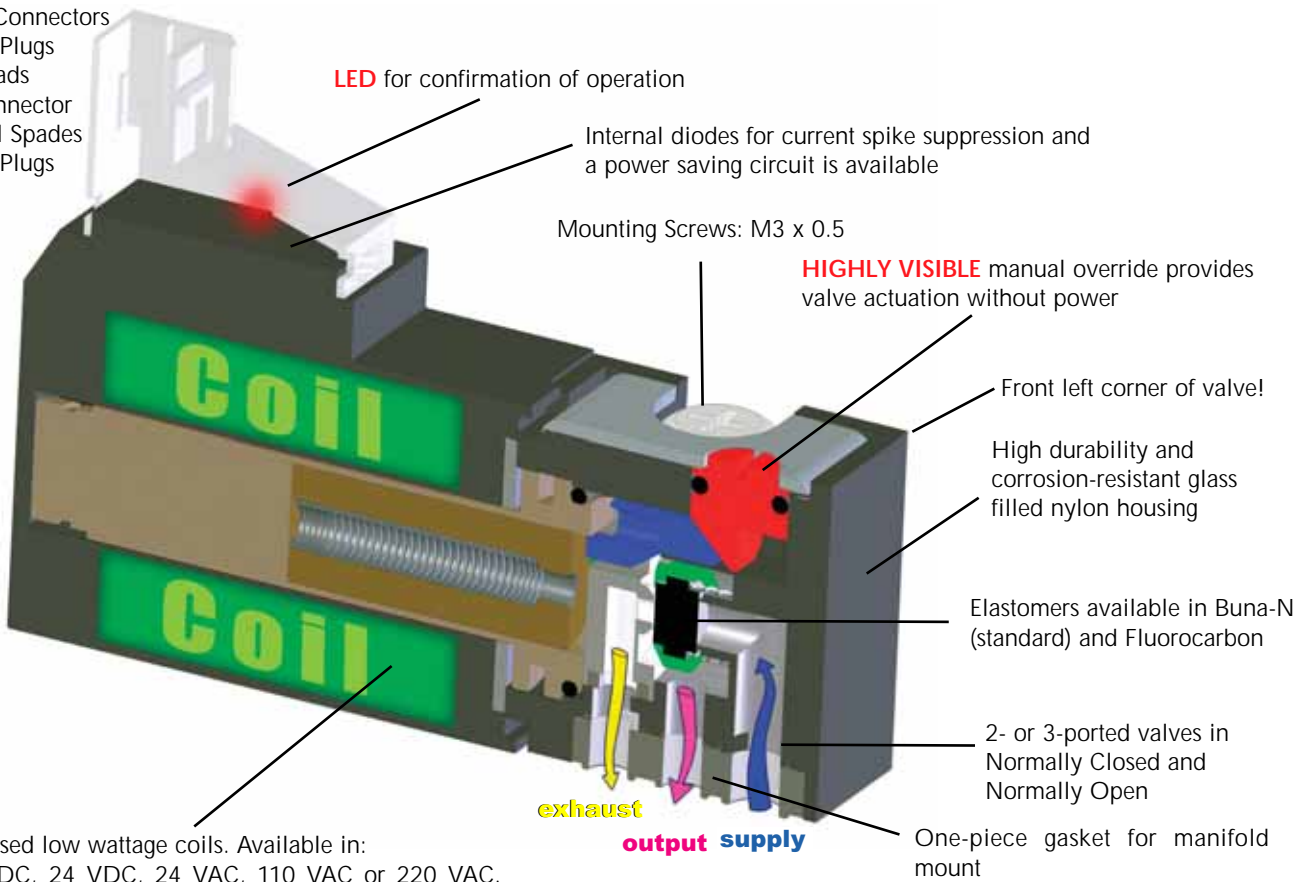

# NEW! 15 MM MINIATURE VALVES

**Multiple Connectors**

- Snap-in Plugs
- Wire Leads
- DIN Connector
- Terminal Spades
- Custom Plugs

Enclosed low wattage coils. Available in: 12 VDC, 24 VDC, 24 VAC, 110 VAC or 220 VAC. Special voltages available for OEMs.

## FUNCTIONAL SCHEMATICS

**Normally Closed 3-Way Valve**

**Normally Open 3-Way Valve**

**Porting**  
The Normally Open and Normally Closed configurations allow both models to be mounted on the same manifold.