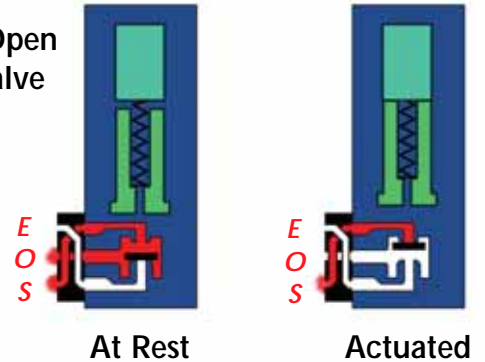

# NEW! 15 MM MINIATURE VALVES

**Multiple Connectors**

- Snap-in Plugs
- Wire Leads
- DIN Connector
- Terminal Spades
- Custom Plugs

Enclosed low wattage coils. Available in: 12 VDC, 24 VDC, 24 VAC, 110 VAC or 220 VAC. Special voltages available for OEMs.

## FUNCTIONAL SCHEMATICS

**Normally Closed 3-Way Valve**

**Normally Open 3-Way Valve**

**Porting**  
The Normally Open and Normally Closed configurations allow both models to be mounted on the same manifold.