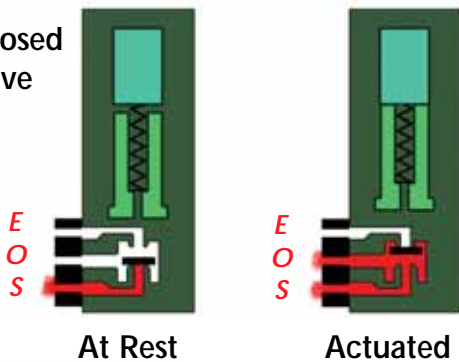

# NEW! 15 MM MINIATURE VALVES

**Multiple Connectors**

- Snap-in Plugs
- Wire Leads
- DIN Connector
- Terminal Spades
- Custom Plugs

Enclosed low wattage coils. Available in: 12 VDC, 24 VDC, 24 VAC, 110 VAC or 220 VAC. Special voltages available for OEMs.

## FUNCTIONAL SCHEMATICS

**Normally Closed 3-Way Valve**

**Normally Open 3-Way Valve**

**Porting**  
The Normally Open and Normally Closed configurations allow both models to be mounted on the same manifold.